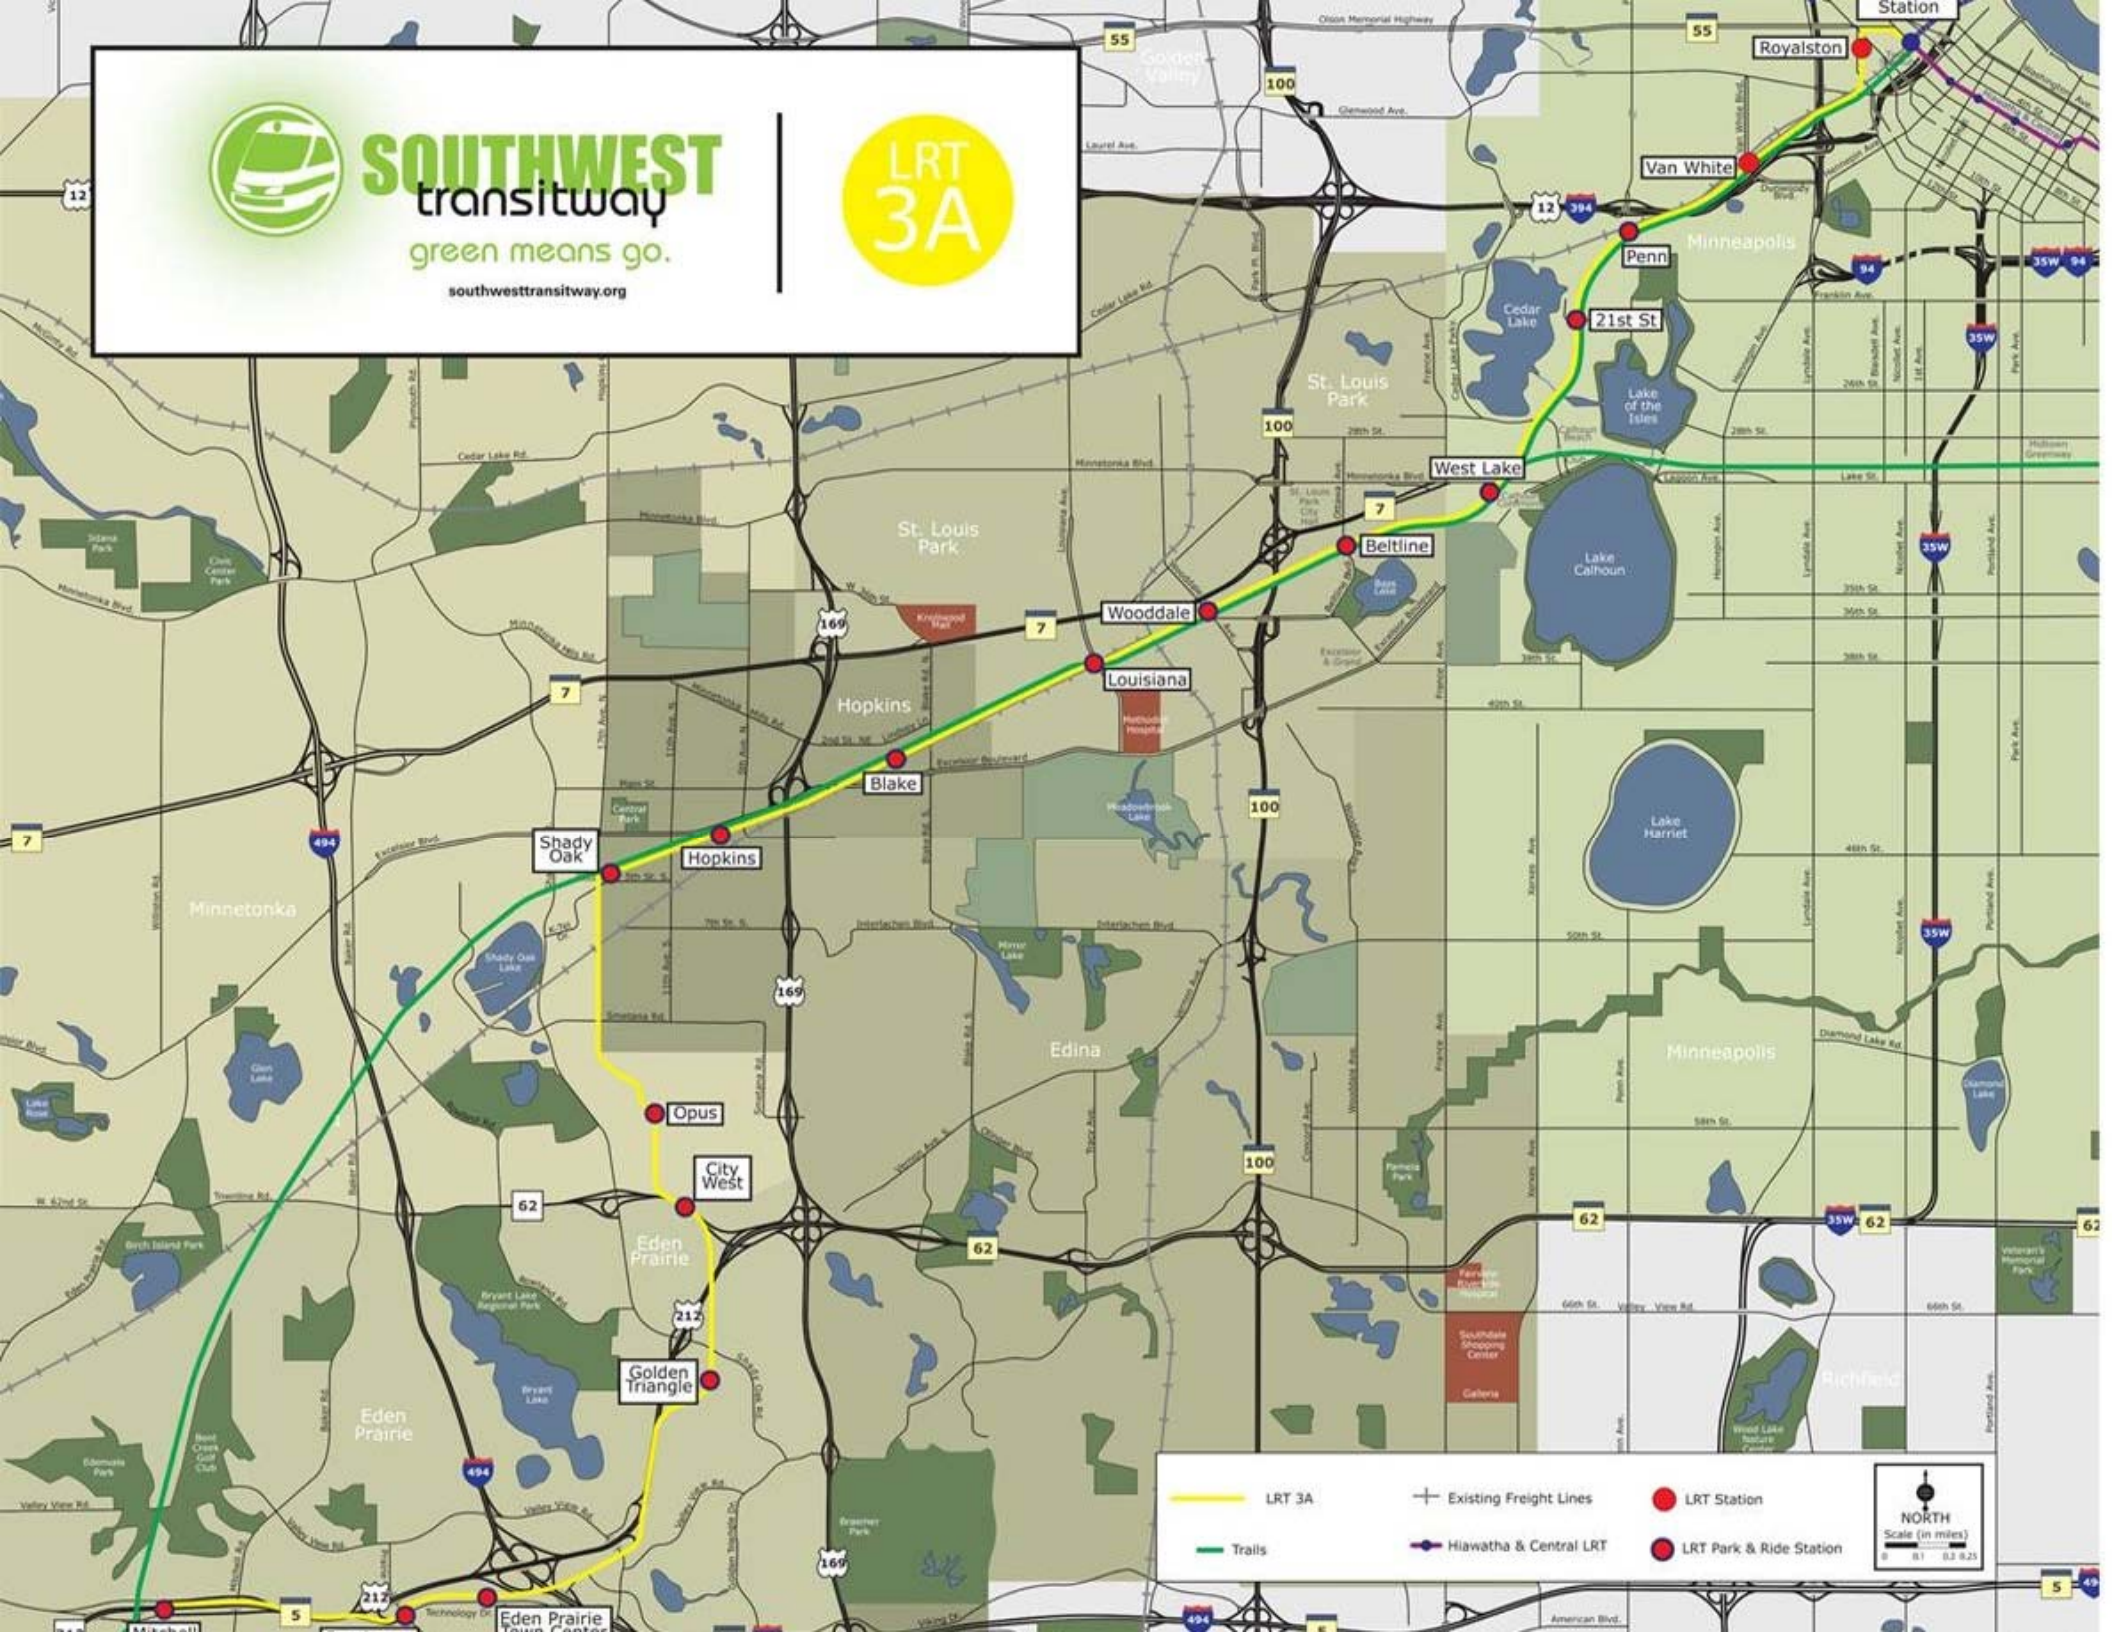

SOUTHWEST
transitway
green means go.

southwesttransitway.org

- LRT 3A
- Trails
- Existing Freight Lines
- Hiawatha & Central LRT
- LRT Station
- LRT Park & Ride Station

NORTH
Scale (in miles)
0 0.1 0.2 0.25