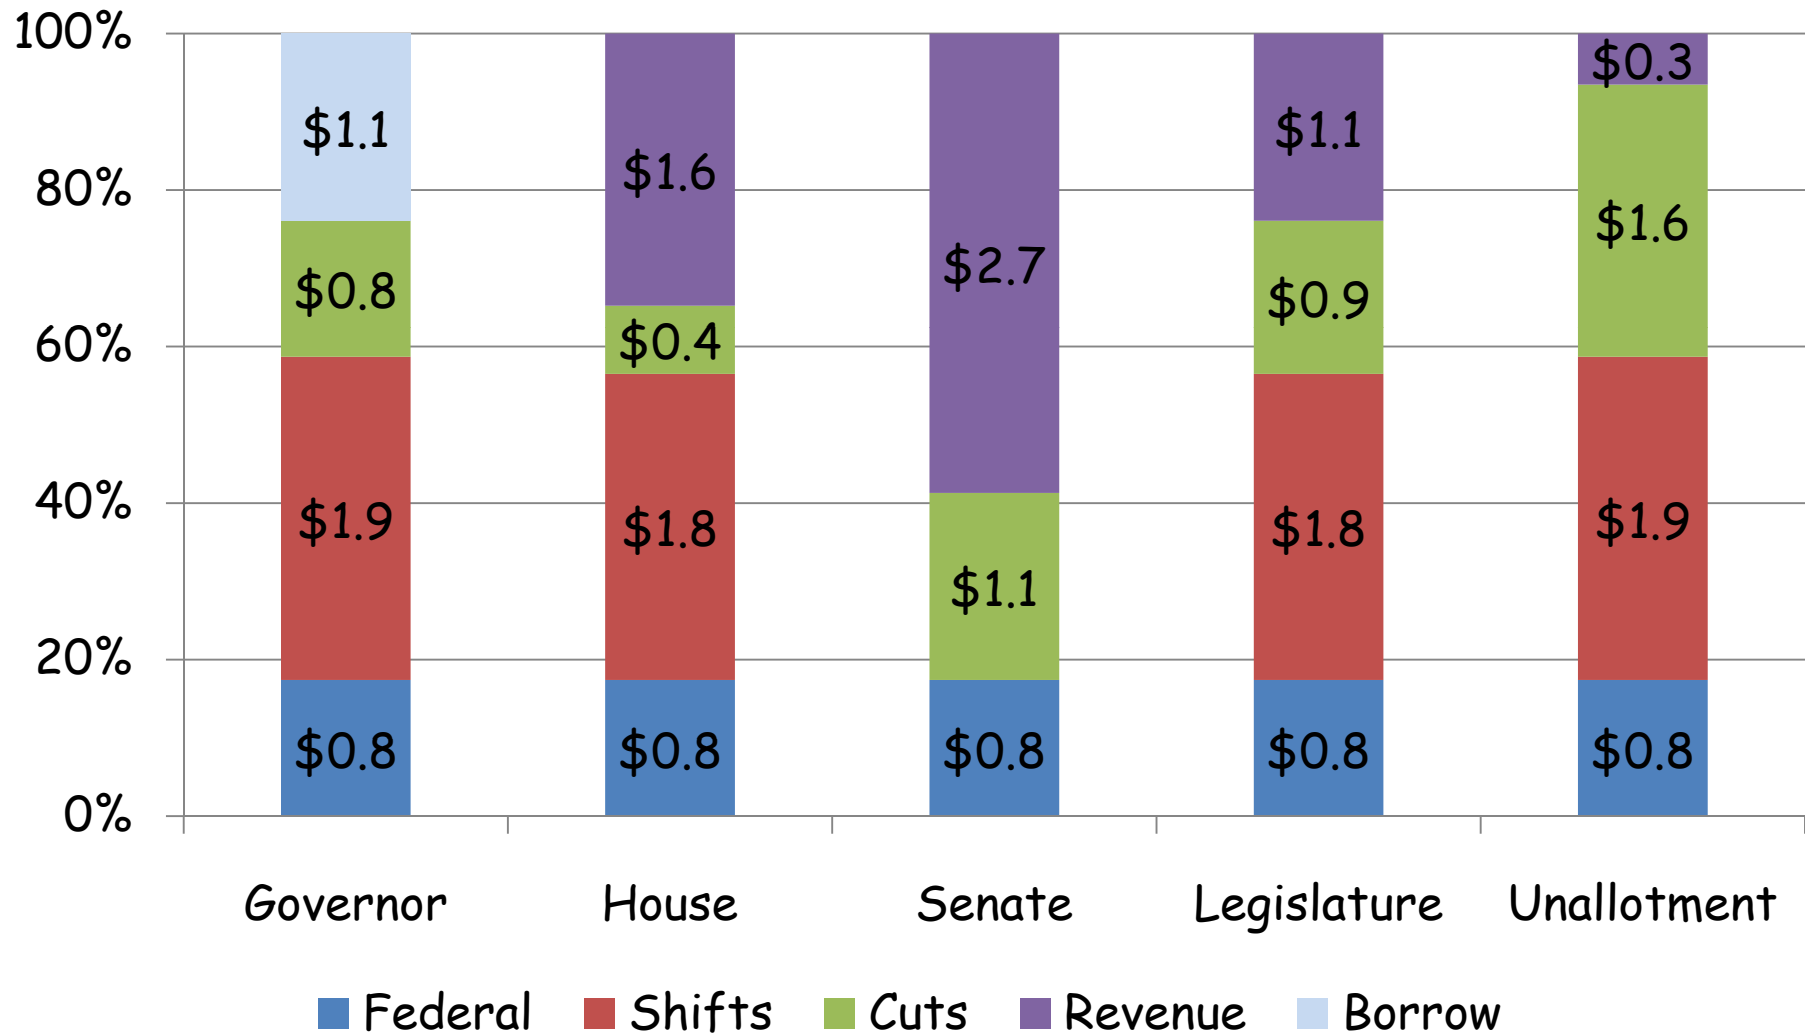

Facing Our Fiscal Challenges

John Gunyou

Last year's budget stalemate

Minnesota's three fiscal challenges

State's first two challenges

	Immediate 2010-11	Near-Term 2012-13
Resources	\$30.1	\$33.2
Spending	31.3	38.6
<i>Reported Gap</i>	<i>\$(1.2)</i>	<i>\$(5.4)</i>