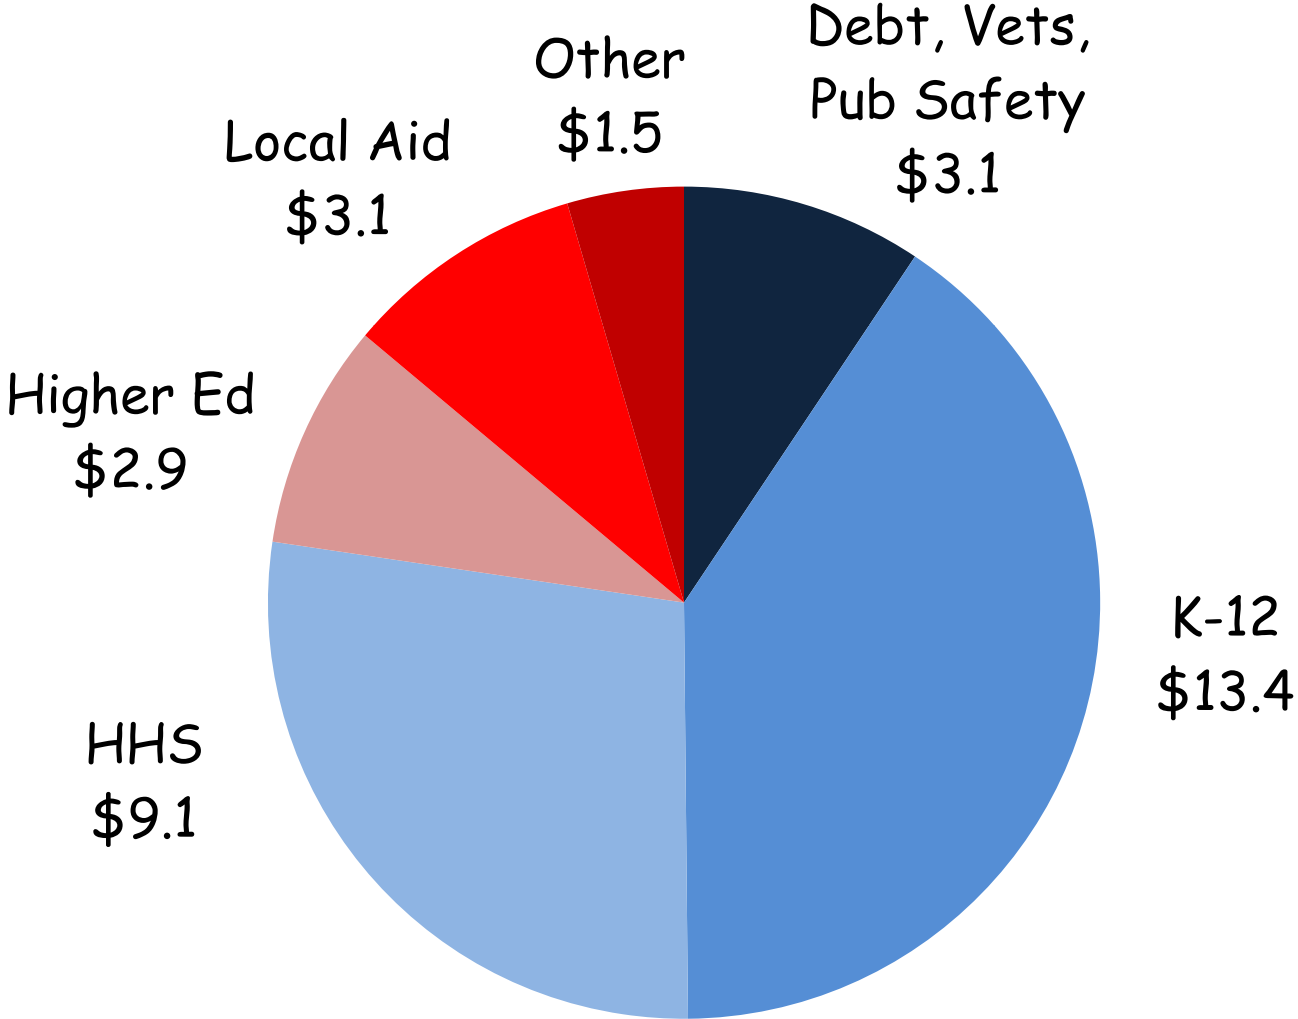

Which revenue would you raise?

	2010-2011 (in billions)
Income taxes	$14.9
Sales taxes	8.5
Corporate taxes	1.2
Statewide levy	1.5
Sin taxes	0.5
Fees & charges	0.8
Local property taxes	$10.1
School property taxes	4.3

Where would you cut $1B? $6B?