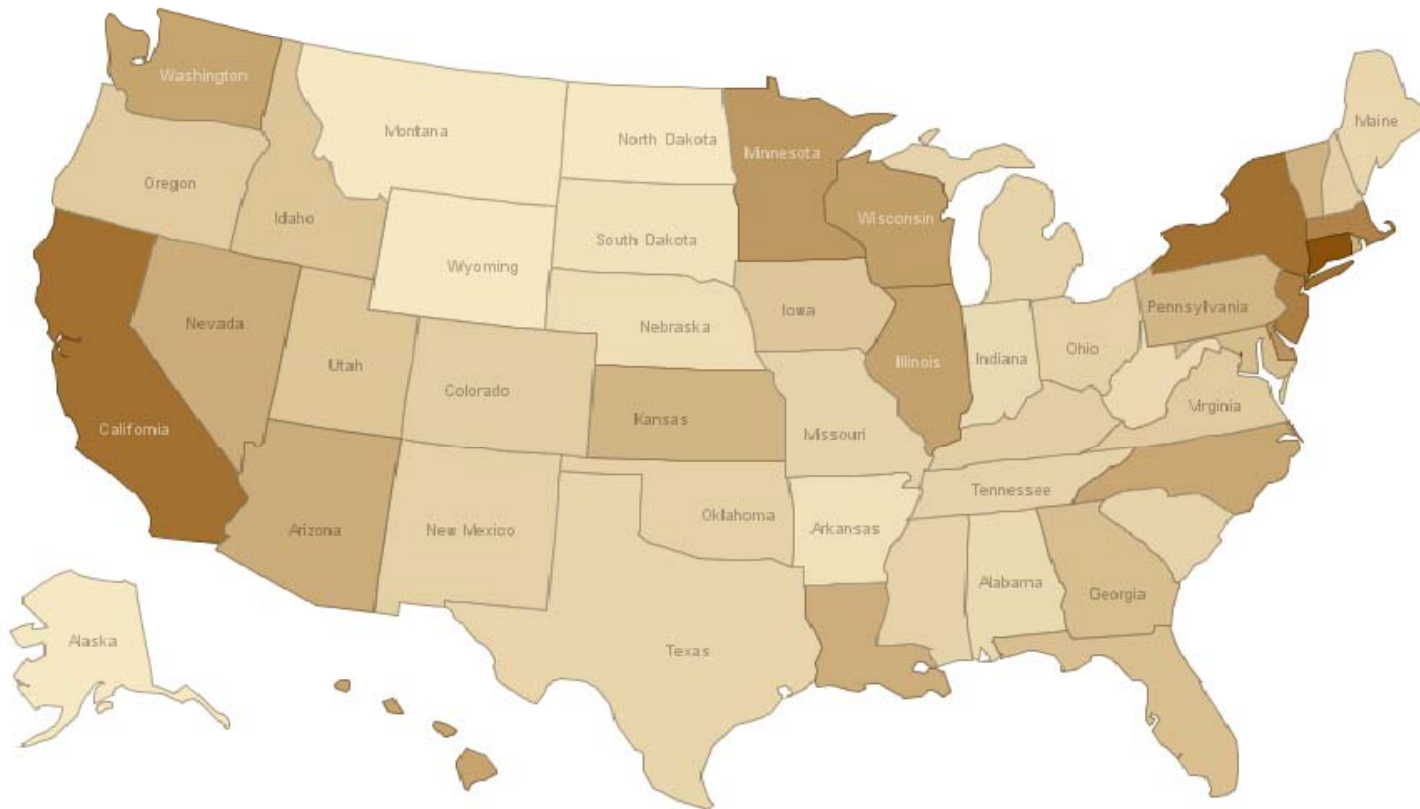

Per capita 2010 state deficits

Created on Many Eyes (<http://m>)